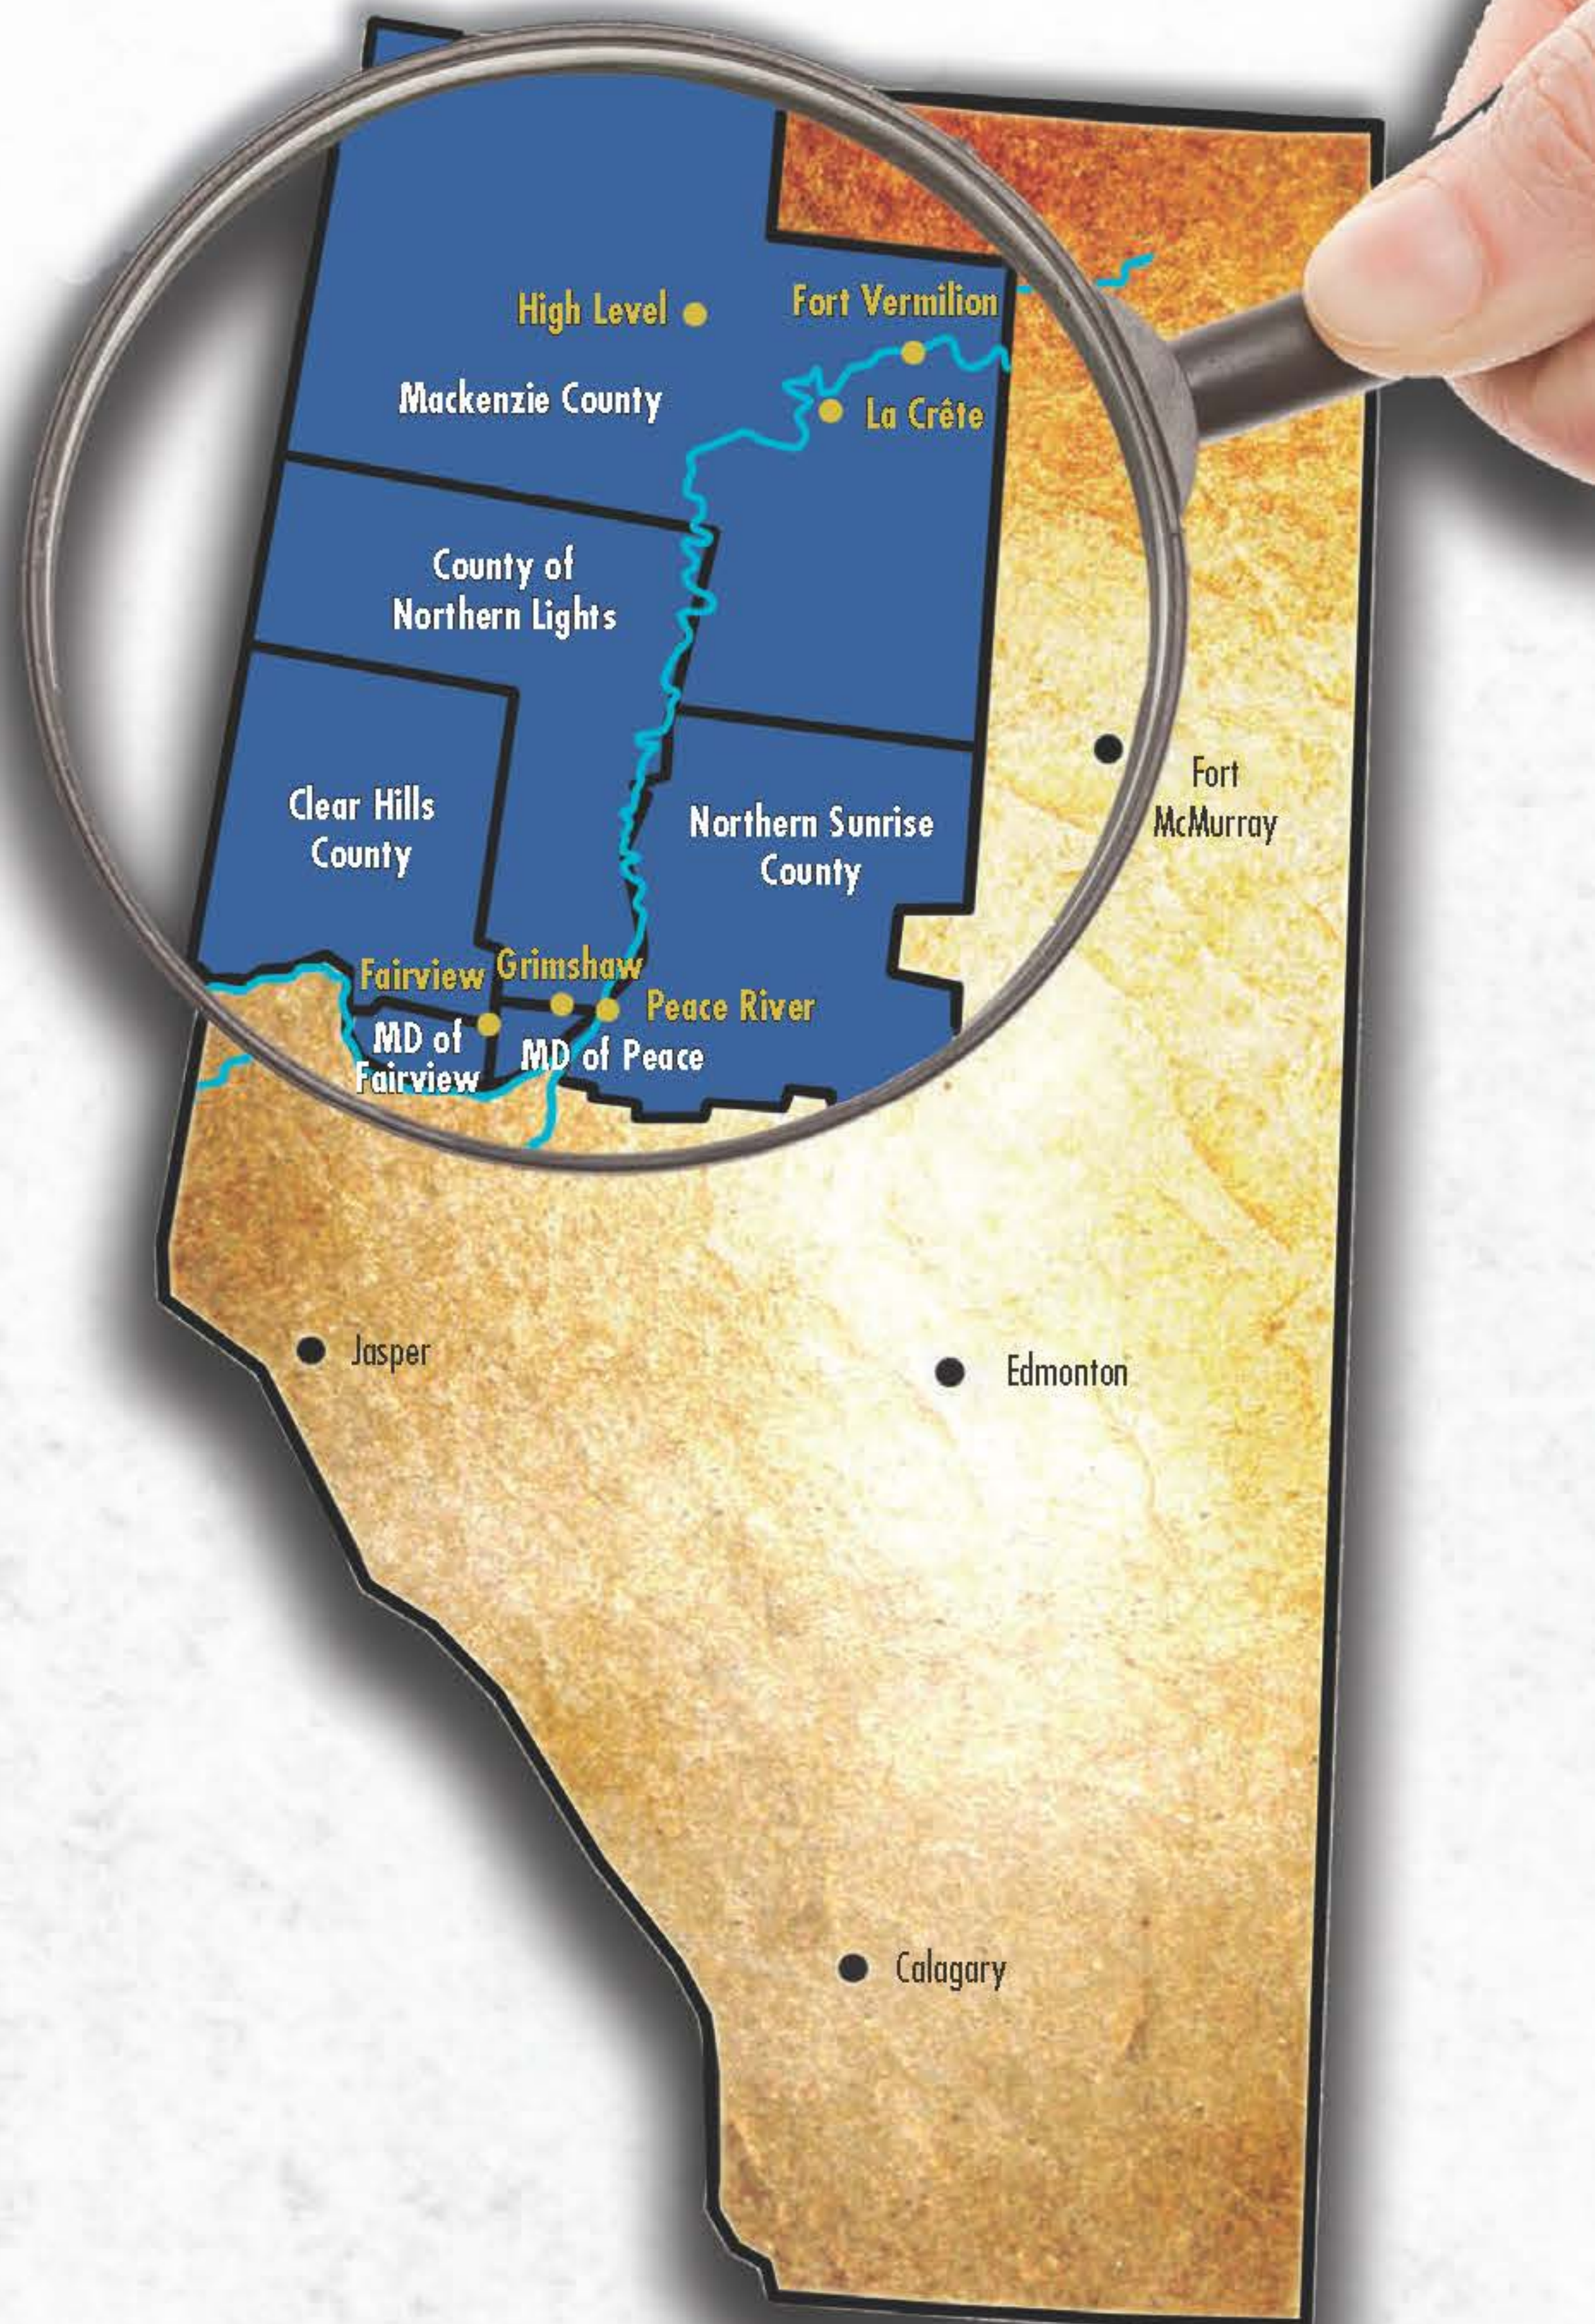

WORK, LIVE AND PROSPER IN NORTHWESTERN ALBERTA

MOVEUP

Your reach

just got

better.

Move Up is now directly mailed to our *whole. entire. region.*

That means your ad reaches every single home and business in our service area.

21,000+ copies

Move Up now reaches every mailbox in our service area.

21% of the province

Move Up's service area represents 21% of Alberta's landmass.

moveupmag.com

hello@moveupmag.com

780-219-3970